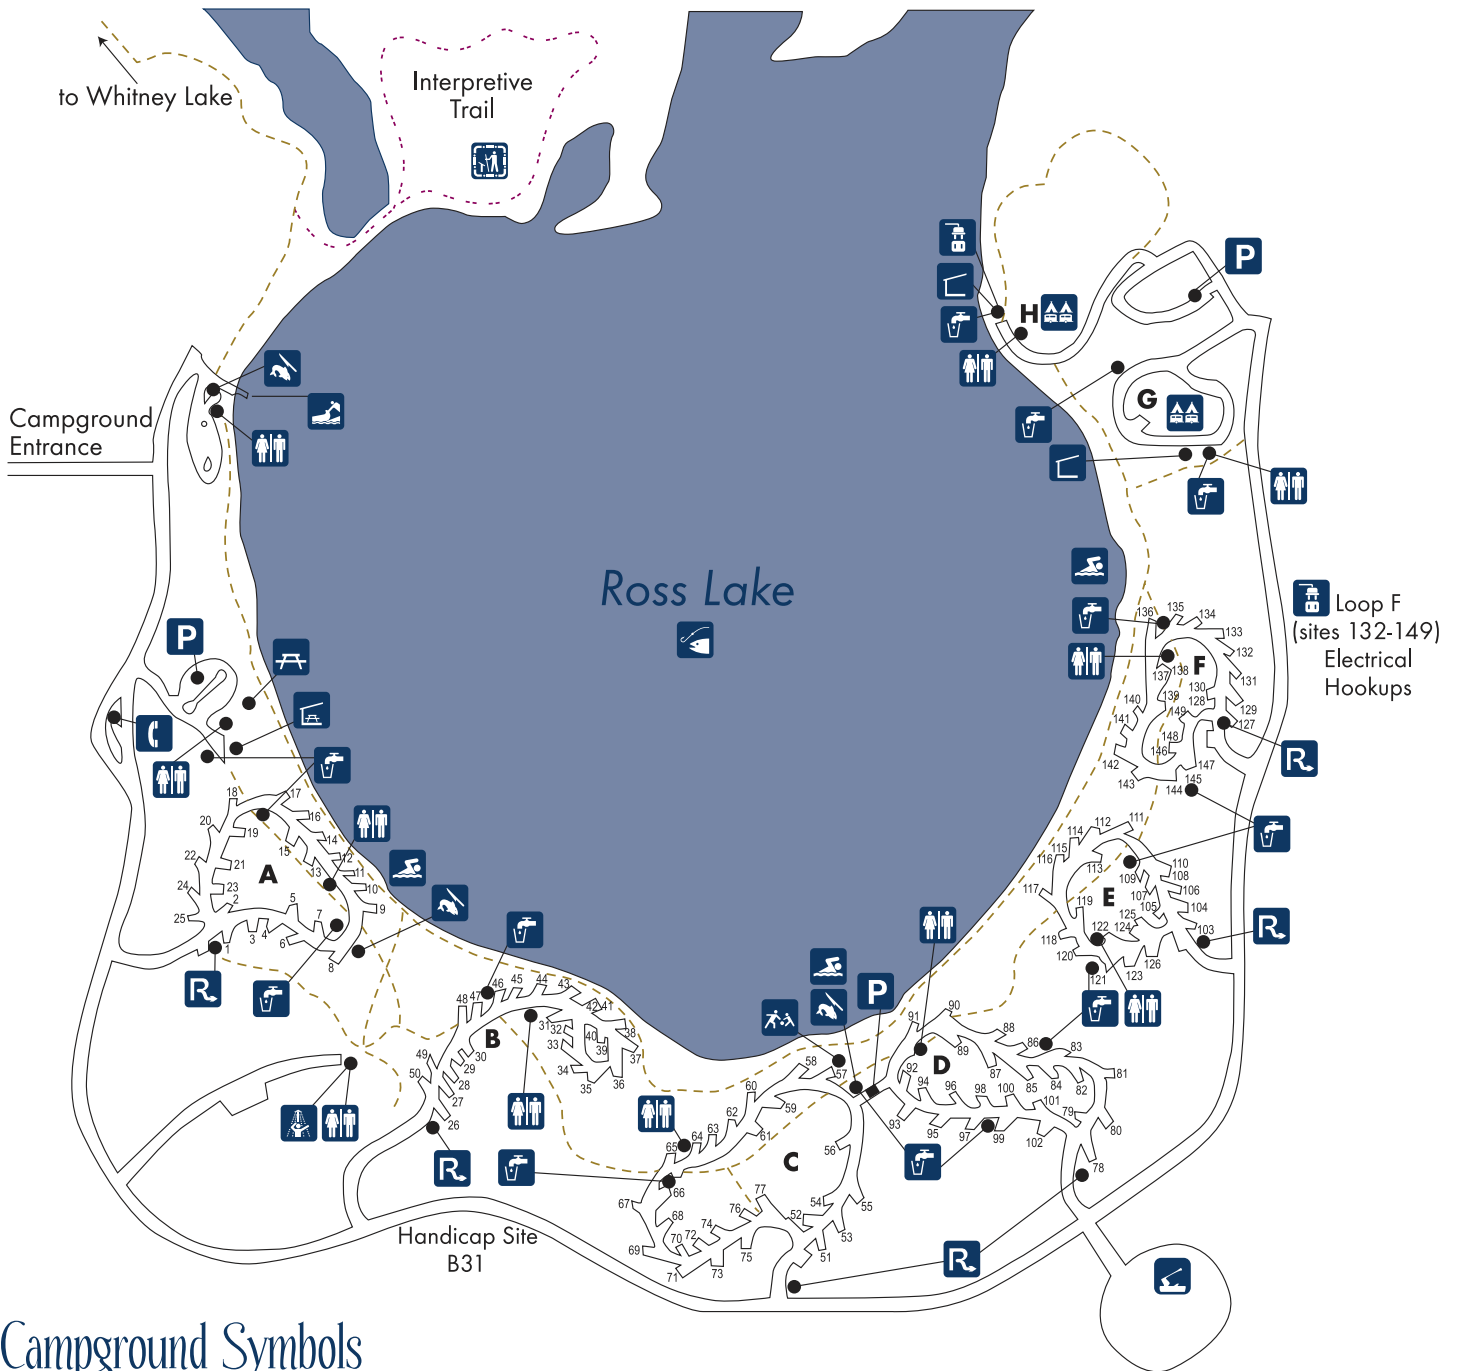

Ross Lake Campground

Campground Symbols

	Electrical		Group Camping		Park Office		Self Registration Booth		Staging Area		Water
	Firewood		Hand Boat Launch		Picnic Area		Sewage Dump		Swimming (unsupervised)		Hiking Trail
	Fishing		Interpretive Trail		Picnic Shelter		Shelter		Tenting		Interpretive Trail
	Fish Cleaning		Parking		Playground		Showers (pay)		Washrooms		