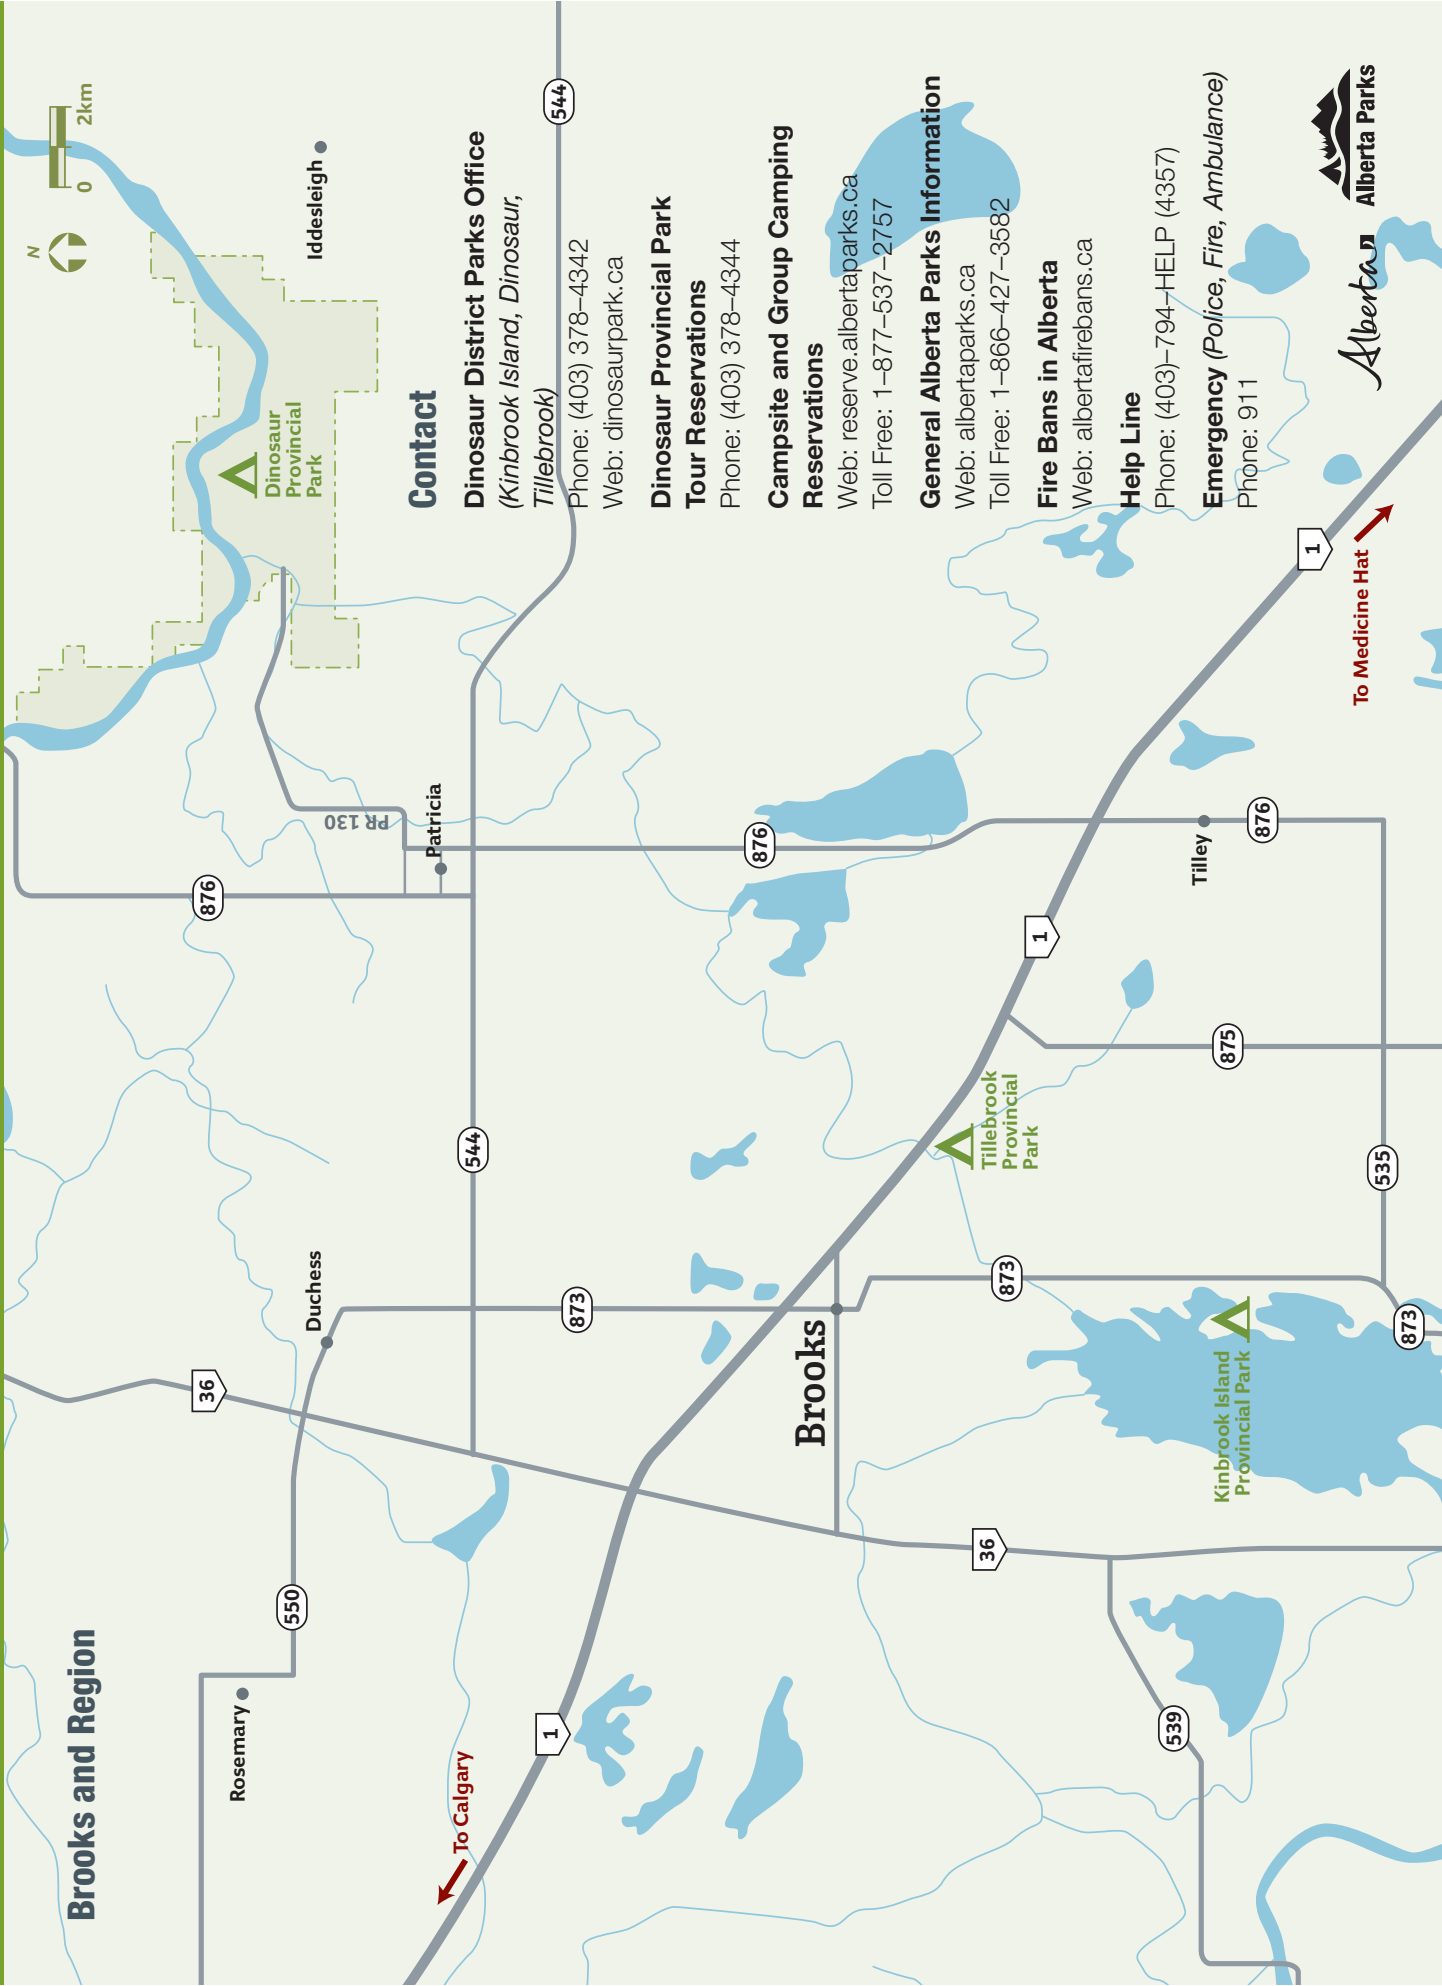

Brooks and Region

Contact

Dinosaur District Parks Office
(Kinbrook Island, Dinosaur, Tillebrook)
Phone: (403) 378-4342
Web: dinosaurpark.ca

Dinosaur Provincial Park Tour Reservations
Phone: (403) 378-4344

Campsite and Group Camping Reservations
Web: reserve.albertaparks.ca
Toll Free: 1-877-537-2757

General Alberta Parks Information
Web: albertaparks.ca
Toll Free: 1-866-427-3582

Fire Bans in Alberta
Web: albertafirebans.ca

Help Line

Phone: (403)-794-HELP (4357)

Emergency (Police, Fire, Ambulance)
Phone: 911