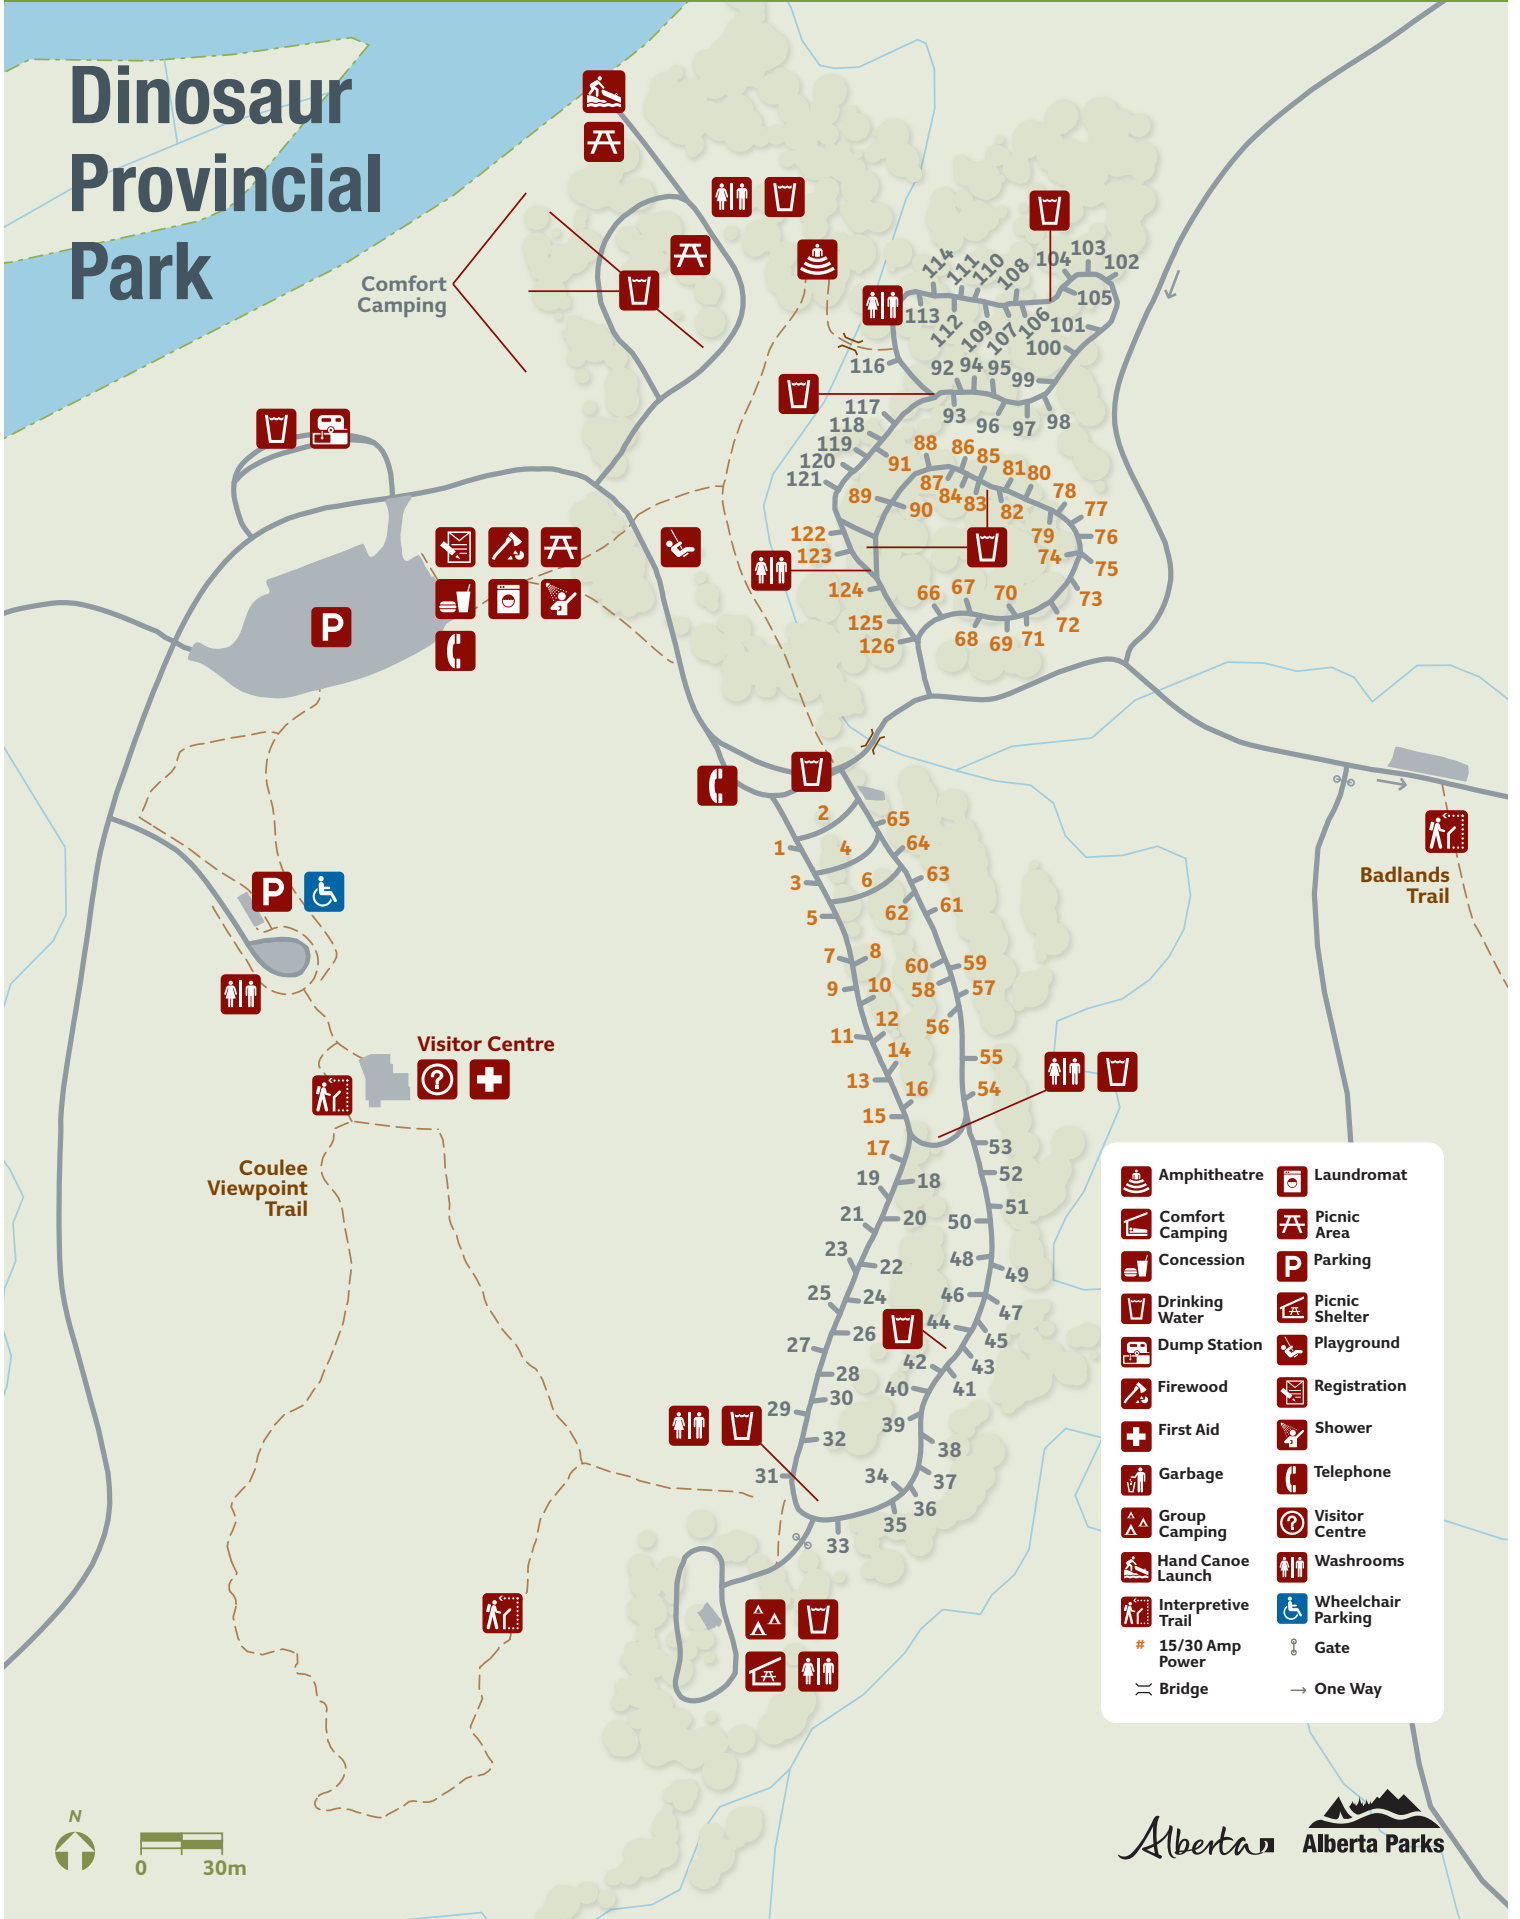

Dinosaur Provincial Park

- Amphitheatre
- Comfort Camping
- Concession
- Drinking Water
- Dump Station
- Firewood
- First Aid
- Garbage
- Group Camping
- Hand Canoe Launch
- Interpretive Trail
- # 15/30 Amp Power
- Bridge
- Laundromat
- Picnic Area
- P Parking
- Picnic Shelter
- Playground
- Registration
- Shower
- Telephone
- Visitor Centre
- Washrooms
- Wheelchair Parking
- Gate
- One Way

Brooks and Region

Contact

Dinosaur District Parks Office
 (Kinbrook Island, Dinosaur, Tillebrook)
 Phone: (403) 378-4342
 Web: dinosaurpark.ca

Dinosaur Provincial Park Tour Reservations
 Phone: (403) 378-4344