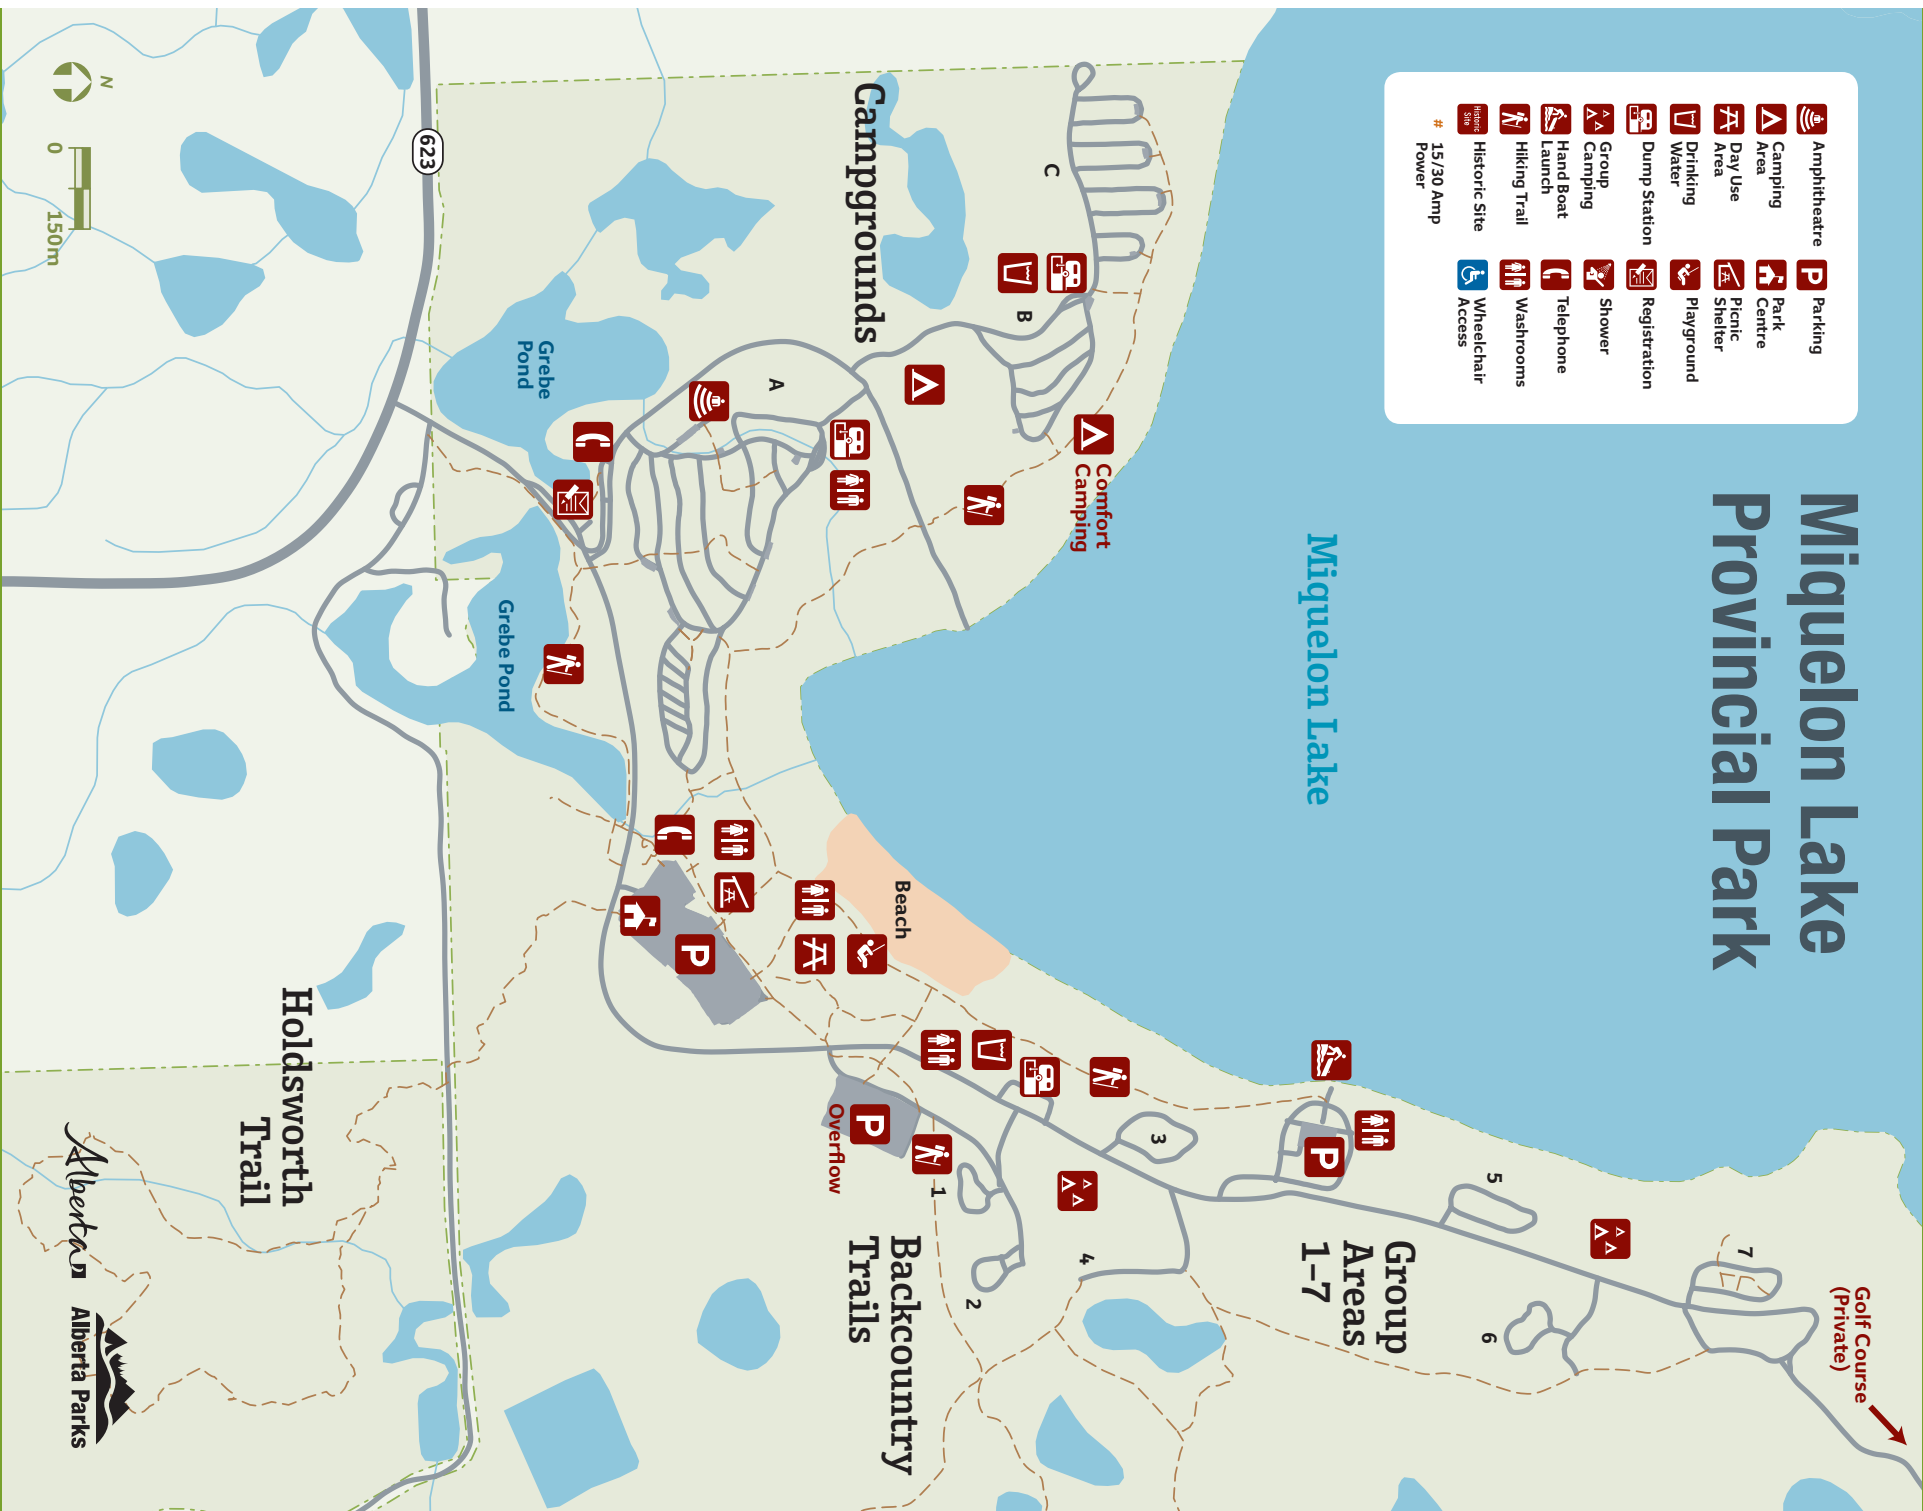

Miguelson Lake Provincial Park

- Amphitheatre
- Camping Area
- Day Use Area
- Drinking Water
- Dump Station
- Group Camping
- Hand Boat Launch
- Hiking Trail
- Historic Site
- 15/30 Amp Power
- Parking
- Park Centre
- Picnic Shelter
- Playground
- Registration
- Shower
- Telephone
- Washrooms
- Wheelchair Access

Park Emergency Line: (780) 644-3880